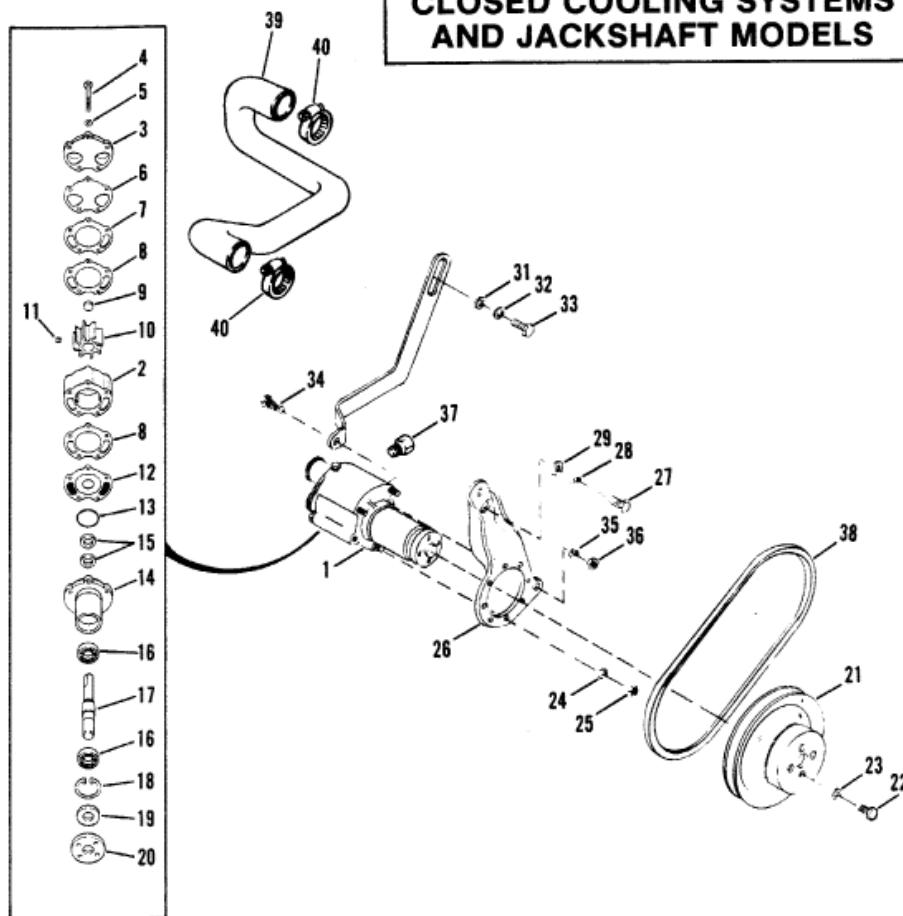

**CLOSED COOLING SYSTEMS  
 AND JACKSHAFT MODELS**

Parts List						
Ref	Class	Part	Description	Qty	Comment	Footnote
1	46	72774A32	WATER PUMP ASSEMBLY	1		
2	46	72774A40	BODY, WATER PUMP	1		
3		87631A 1	COVER, WATER PUMP	1		
4	10	73275	SCREW, WATER PUMP (2-7/8")	2		
4	10	52743	SCREW, WATER PUMP (3-3/4")	3		
5	12	20084	WASHER, COVER SCREW	5		
6	27	94915	GASKET, COVER TO OUTER W	1		
7		94916	WEAR PLATE, OUTER	1		
8	27	94914	GASKET, BODY TO WEAR PLA	2		
9	19	59504	PLUG, IMPELLER	1		
10	47	59362	IMPELLER ASSEMBLY	1		
11	28	56662	KEY, IMPELLER DRIVE	1		
12		94576	WEAR PLATE, INNER	1		
13	25	94288	QUAD RING, PUMP HOUSING	1		
14	46	94913A 1	PUMP HOUSING ASSEMBLY	1		
15	26	90562	OIL SEAL, WATER PUMP SHA	2		
16	30	72961	BALL BEARING, WATER PUM	2		
17		59501A 1	SHAFT, WATER PUMP	1		
18	53	23720	SNAP RING, BALL BEARING F	1		
19	26	72785	OIL SEAL, WATER PUMP SHA	1		
20		47530	HUB, WATER PUMP PULLEY	1		
21		73798A 1	PULLEY, WATER PUMP	1		
22	10	47277	SCREW, PULLEY (3/4")	4		
23	13	39107	LOCKWASHER, PULLEY SCREW	4		
24	13	39107	LOCKWASHER, WATER PUMP S	3		
25	11	21908	NUT, WATER PUMP SCREW	3		
26		89535T	BRACKET, WATER PUMP	1		
27	10	34353	SCREW, WATER PUMP BRACKE	2		
28	13	35048	LOCKWASHER, WATER PUMP B	2		
29	12	34714	WASHER, WATER PUMP BRACK	1		
30		89609	BRACE, WATER PUMP ADJUSTI	1		
31	10	26487	SCREW, ADJUSTING BRACE (1-1	1		
32	13	35048	LOCKWASHER, ADJUSTING BRA	1		
33	12	34714	WASHER, ADJUSTING BRACE S	1		
34	10	35789	SCREW, ADJUSTING BRACE (1"	1		
35	13	35048	LOCKWASHER, ADJUSTING BRA	1		
36	11	24883	NUT, ADJUSTING BRACE SCREW	1		
37	22	32802	PLUG, PIPE (FOR WATER PUMP	1		
38	57	74271	BELT, WATER PUMP (35")	1		
39	32	88795	HOSE, SEA WATER PUMP TO OI	1		
40	54	22780	CLAMP, HOSE ATTACHING	2		